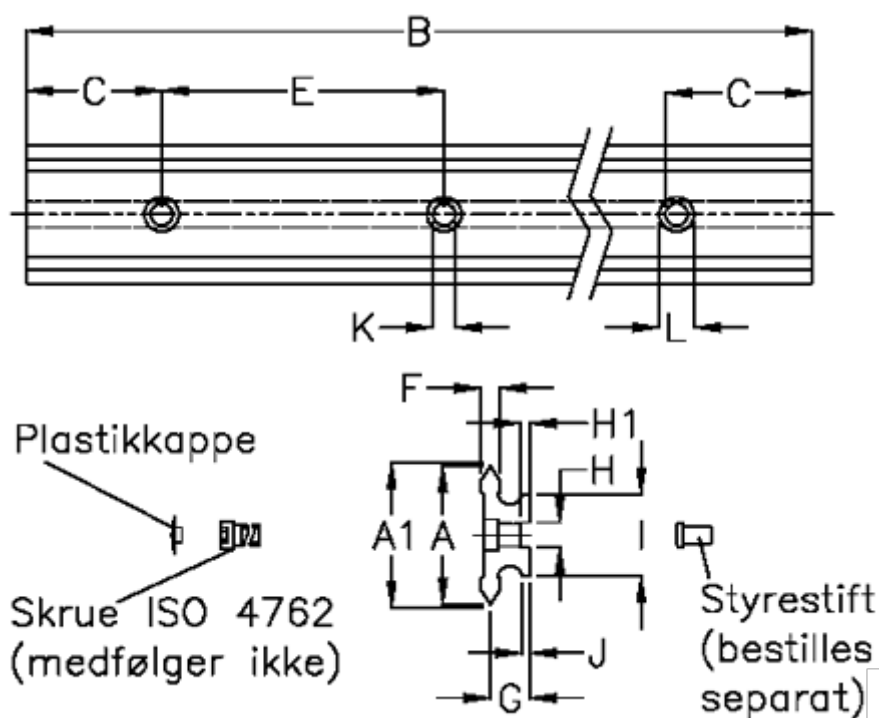

Article number: 0591021076
 Description: Hepco SL2 spacer slide
 SS NS 25-1076

Measures

A	= 25	G = 10.0	Weight kg/1000 = 1400
A1	= 25.74	H = 6	
B	= 1076	H1 = 2.5	
C	= 43.0	I = 15.0	
E	= 90	J = 2.5	
F	= 4.5	K = 5.5	
For bearing	= 25	L = 10 x 5	
For guide pin	= 4	M = 1	